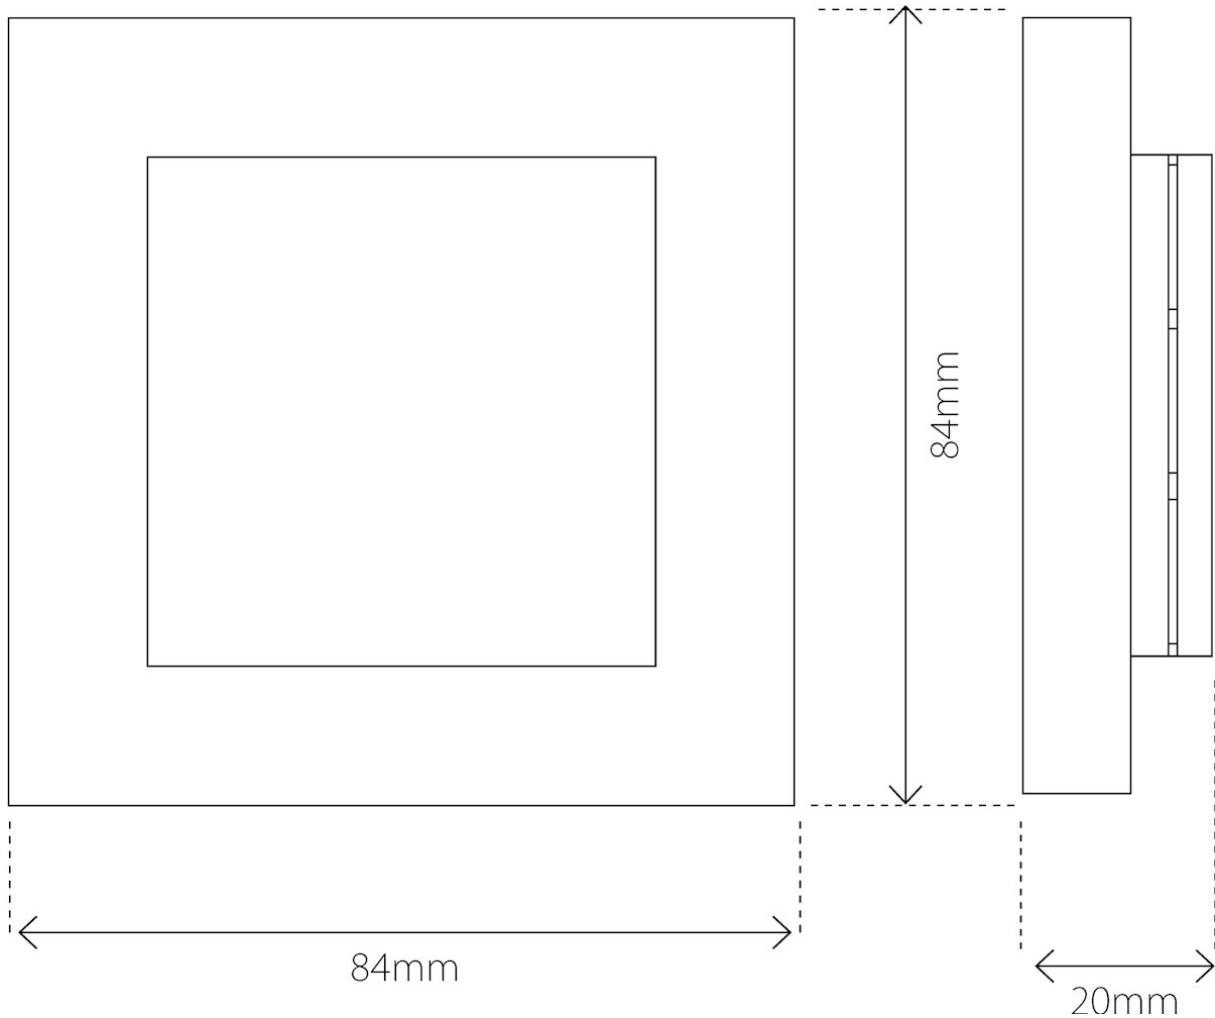

Heatit External Room Sensor White RAL 9010 can be ordered from www.heatit.com/5430132

All additional documentation are available on the above adress and on documents.heatit.com/5430132