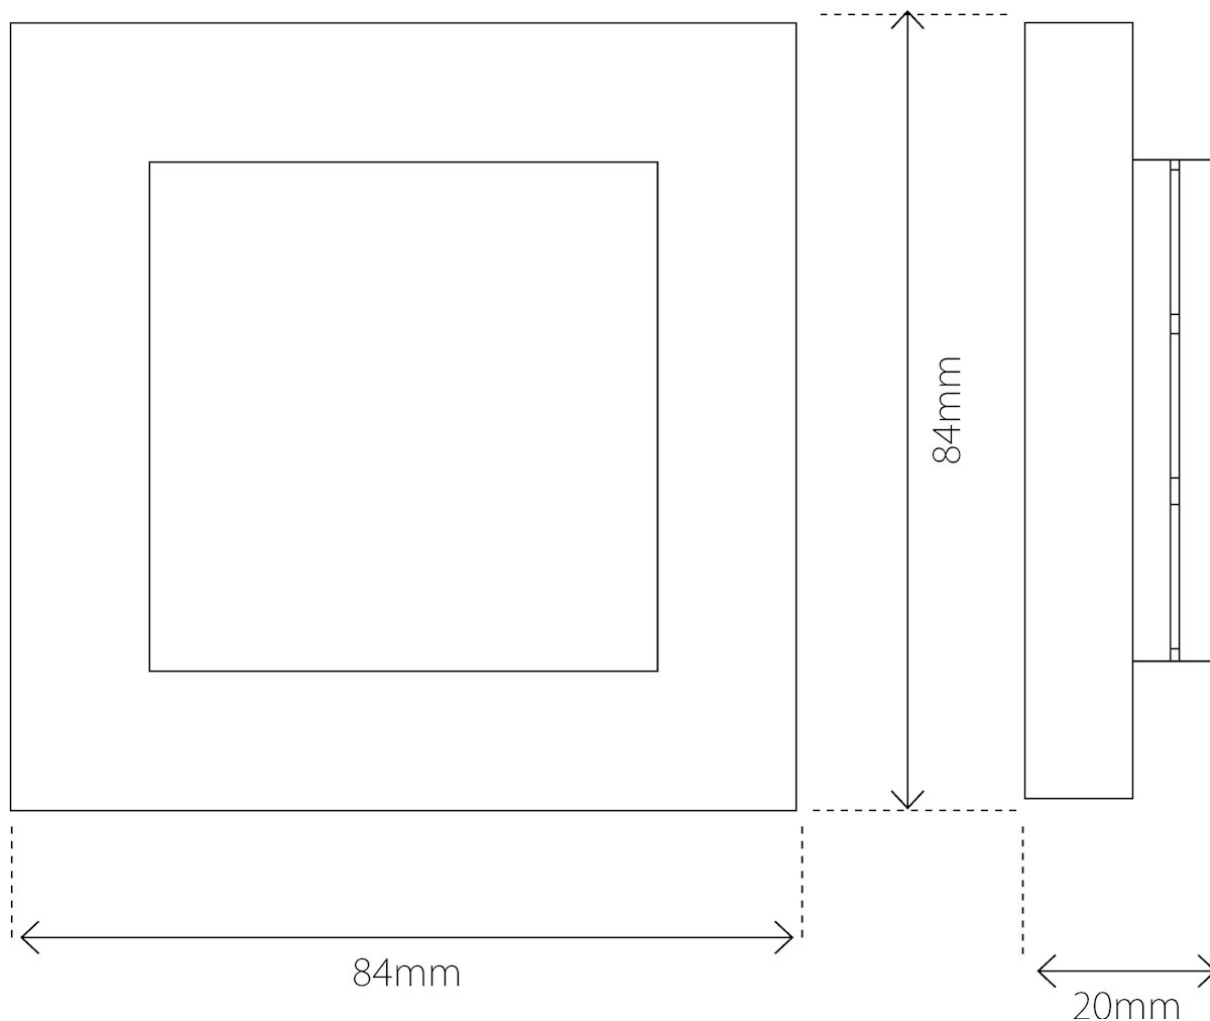

Heatit External Room Sensor White RAL 9003 can be ordered from www.heatit.com/5430131

All additional documentation are available on the above adress and on documents.heatit.com/5430131