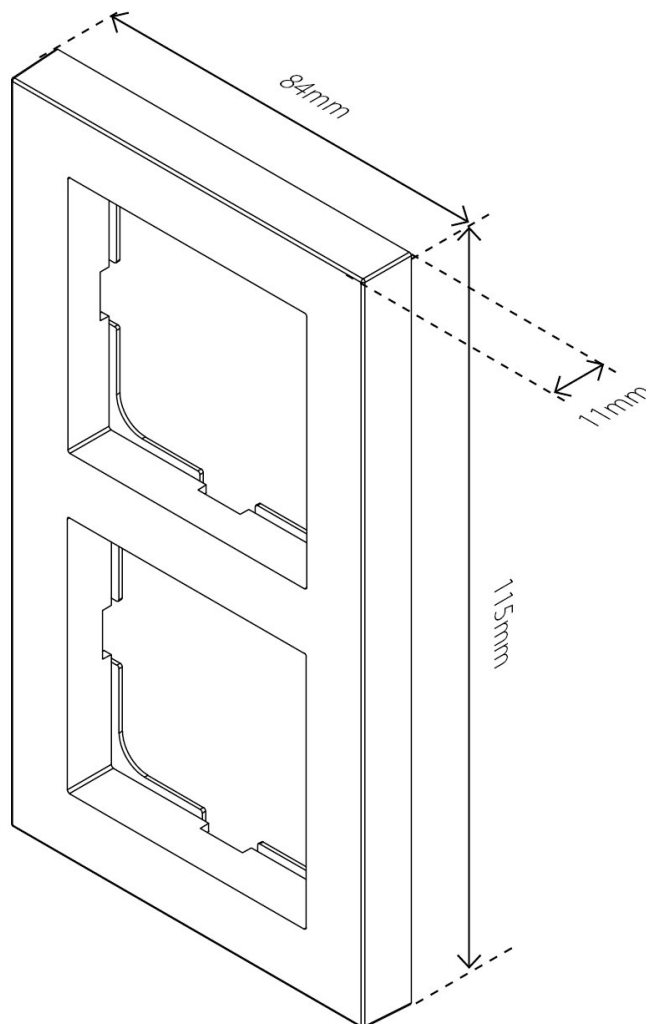

Heatit HC2 Double Frame Black matt can be ordered from
www.heatit.com/1444492

All additional documentation are available on the above adress and on documents.heatit.com/1444492