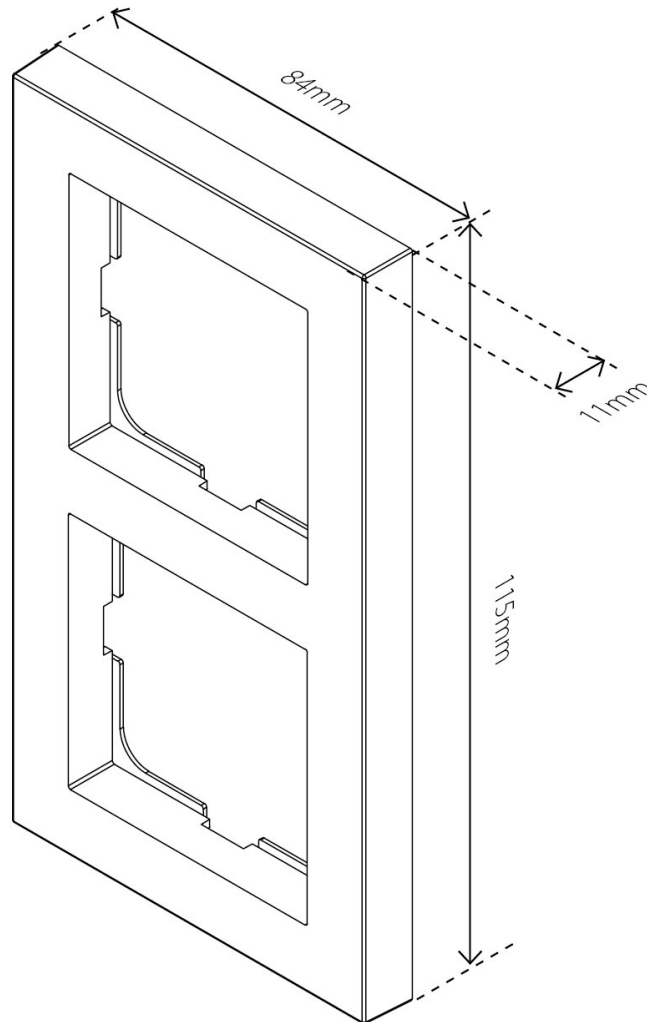

Heatit HC2 Double Frame White RAL 9003 can be ordered from
www.heatit.com/1444482

All additional documentation are available on the above adress and on documents.heatit.com/1444482